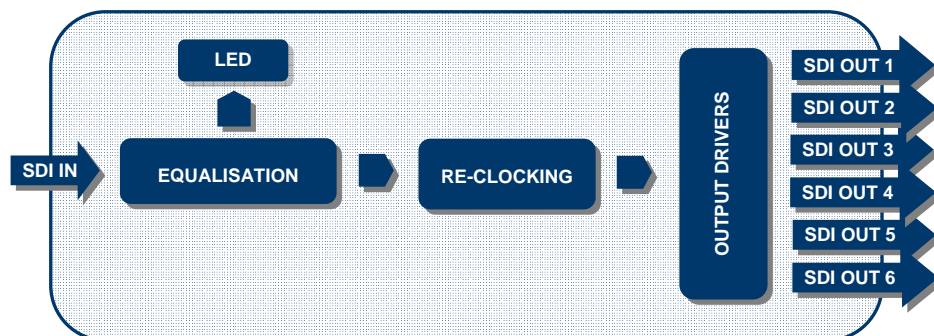

DTL MiniBlox™

4206 1x6 3G-HD-SD re-clocking distribution amplifier

Description

The 4206 digital video distribution amplifier is an extremely compact and rugged unit that operates with all SDI standards from 270Mbit to 3GHz. Also supports DVB-ASI at 270Mb/s. It has automatic input cable equalisation and provides 6 re-clocked outputs. An LED shows when power and a valid signal are present.

The unit requires an external power supply or a rack mounting frame. A 1RU frame is available which takes up to 5 units and a 2U one that takes up to 14.

Key features

- Automatic 3G, HD, or SD SDI or DVB-ASI at 270Mb/s standard detection
- Automatic input cable equalisation
- 6 re-clocked outputs (when DVB-ASI 3 are inverted)
- LED shows power and valid input signal presence
- Locking connector for power input
- Compact and rugged design
- Optional external power supply
- Optional rack mounting frames with central power supplies

www.miniblox.com

Specifications	
Video input	
3G	SMPTE 424M & 425M-AB (2.97 & 2.967Gb/s) 1080p50/59.94/60
HD	SMPTE 292M (1.485 & 1.435Gb/s) 1080i 60/59.94/50 1080p/psf 30/29.97/25/24/23.98 720p 60/59.94/50/30/29.97/25/24/23.98
SD	SMPTE 259M-C (270Mb/s) 625i 50 525i 59.94
ASI	DVB-ASI at 270Mb/s
Number	1
Connector	75Ω BNC
Return loss	>15dB to 1.5GHz >10dB 3GHz
Cable equalisation	3G to 100m, HD to 160m, SD to 250m (Belden 1694A)
Video outputs	
Standards	As input
Format	As input
Number	6 (when DVB-ASI 3 are inverted)
Connectors	75Ω BNCs
Jitter	<0.2ui peak-to-peak
Return loss	>15dB to 1.5GHz >10dB 1.5 to 2.97GHz
Electrical	
Voltage	6-12VDC
Power	<1.5W
Connector	Locking 2.5mm jack (centre +ve)
Safety	EN60950
Other	
LED	Power and valid input presence
Size (mm)	63.5 x 84 x 30 plus connectors
Weight	175g
Temperature	5°C to 40°C
Humidity	80% max (non condensing)